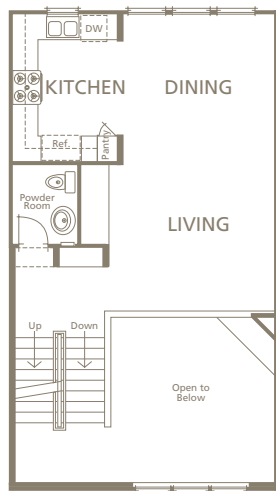

FIRST FLOOR