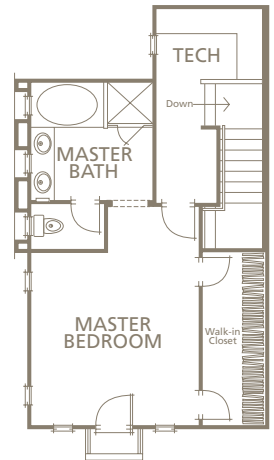

THIRD FLOOR

CITY PLACE

At Main Street & Memory Lane in Santa Ana

714.953.1353 | livecityplace.com